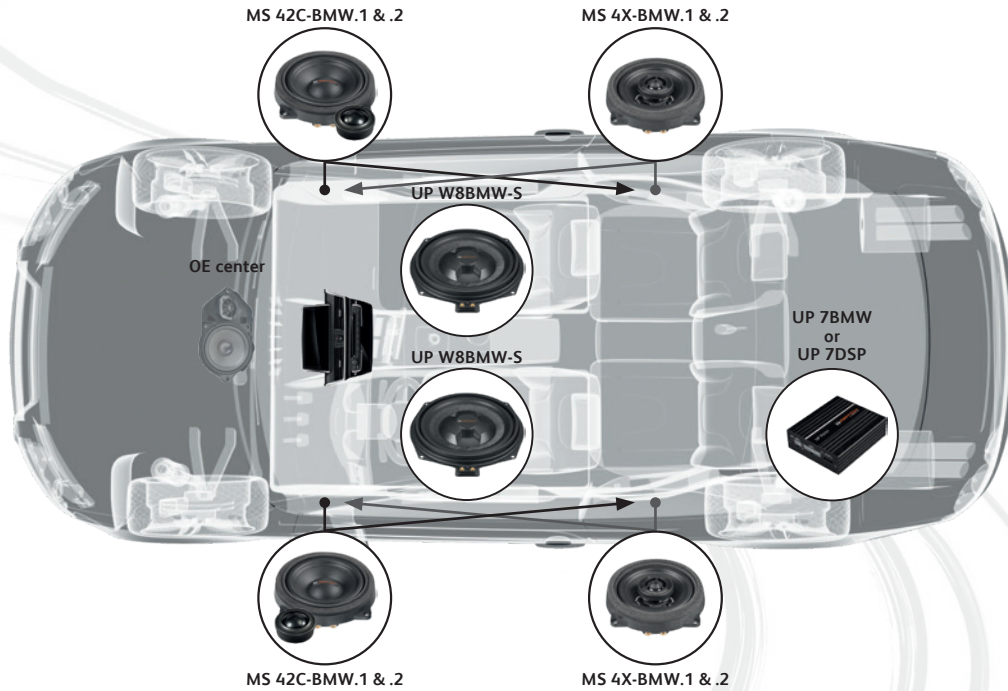

Compatibility chart for Hifi or Standard Stereo sound system upgrades in combination with the UP 7BMW / DSP amplifier *

This concept allows to drive an optional center speaker due to the proprietary RealCenter algorithm.

The **UP 7BMW / DSP** amplifier should always be combined with the **UP W8BMW-S** under seat subwoofers to achieve maximum performance.

Compatibility chart for Standard Stereo sound system upgrades in combination with the PP 62DSP / PP 86DSP amplifier *