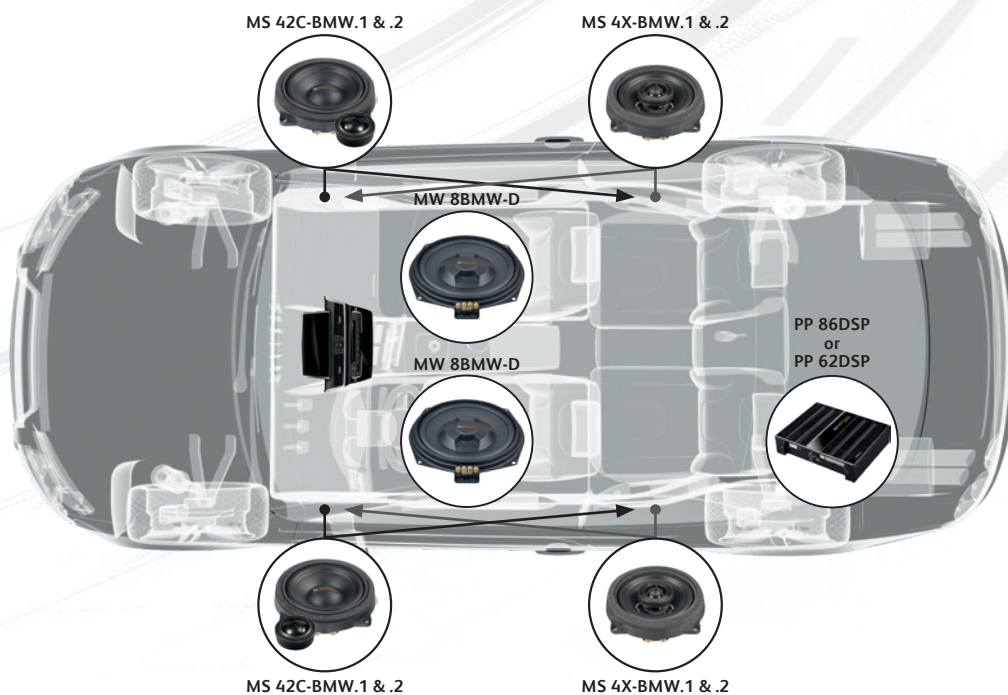

Compatibility chart for Standard Stereo sound system upgrades in combination with the PP 62DSP / PP 86DSP amplifier *

The **PP 62DSP & PP 86DSP** amplifiers should be combined with the **MW 8BMW-D** under seat subwoofers to achieve maximum performance.