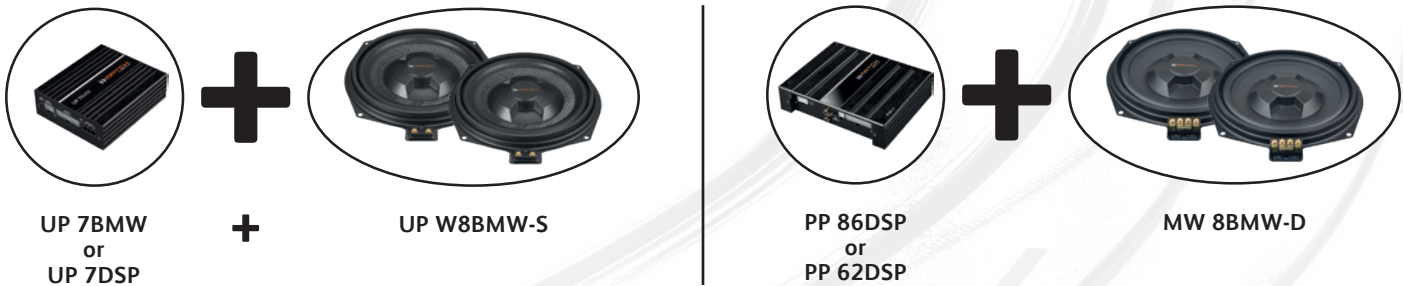

BMW vehicle compatibility (Status March 2020):

Series	Type	Model	Model year	Front door	Rear door	Under-seat subw.
X3	F25	SUV	2010 - 2017	MS 42C-BMW.2 MS 4X-BMW.2	MS 42C-BMW.2 MS 4X-BMW.2	UP W8BMW-S MW W8BMW-D
	F26	SUV	From 2014	MS 42C-BMW.2 MS 4X-BMW.2	MS 42C-BMW.2 MS 4X-BMW.2	UP W8BMW-S MW W8BMW-D
	G01	SUV	From 2017	MS 42C-BMW.2 MS 4X-BMW.2	MS 42C-BMW.2 MS 4X-BMW.2	UP W8BMW-S MW W8BMW-D
X4	F26	SUV	2014 - 2017	MS 42C-BMW.2 MS 4X-BMW.2	MS 42C-BMW.2 MS 4X-BMW.2	UP W8BMW-S MW W8BMW-D
	G02	SUV	From 2018	MS 42C-BMW.2 MS 4X-BMW.2	MS 42C-BMW.2 MS 4X-BMW.2	UP W8BMW-S MW W8BMW-D
MINI	F54	Clubman 2. gen.	From 2015	MS 42C-BMW.2 MS 4X-BMW.2	MS 42C-BMW.2 MS 4X-BMW.2	UP W8BMW-S MW W8BMW-D
	F55	5-door	From 2014	MS 42C-BMW.2 MS 4X-BMW.2	MS 42C-BMW.2 MS 4X-BMW.2	UP W8BMW-S MW W8BMW-D
	F56	3-door	From 2014	MS 42C-BMW.2 MS 4X-BMW.2	MS 42C-BMW.2 MS 4X-BMW.2	UP W8BMW-S MW W8BMW-D
	F57	Convertible	From 2016	MS 42C-BMW.2 MS 4X-BMW.2	MS 42C-BMW.2 MS 4X-BMW.2	UP W8BMW-S MW W8BMW-D

Configuration recommendation:

An up-to-date list of vehicle compatibility can be found at www.audiotec-fischer.com

* The amplifiers are not compatible for models with RAM module (vehicles from 2019)
** Slight modifications of the installation place necessary.